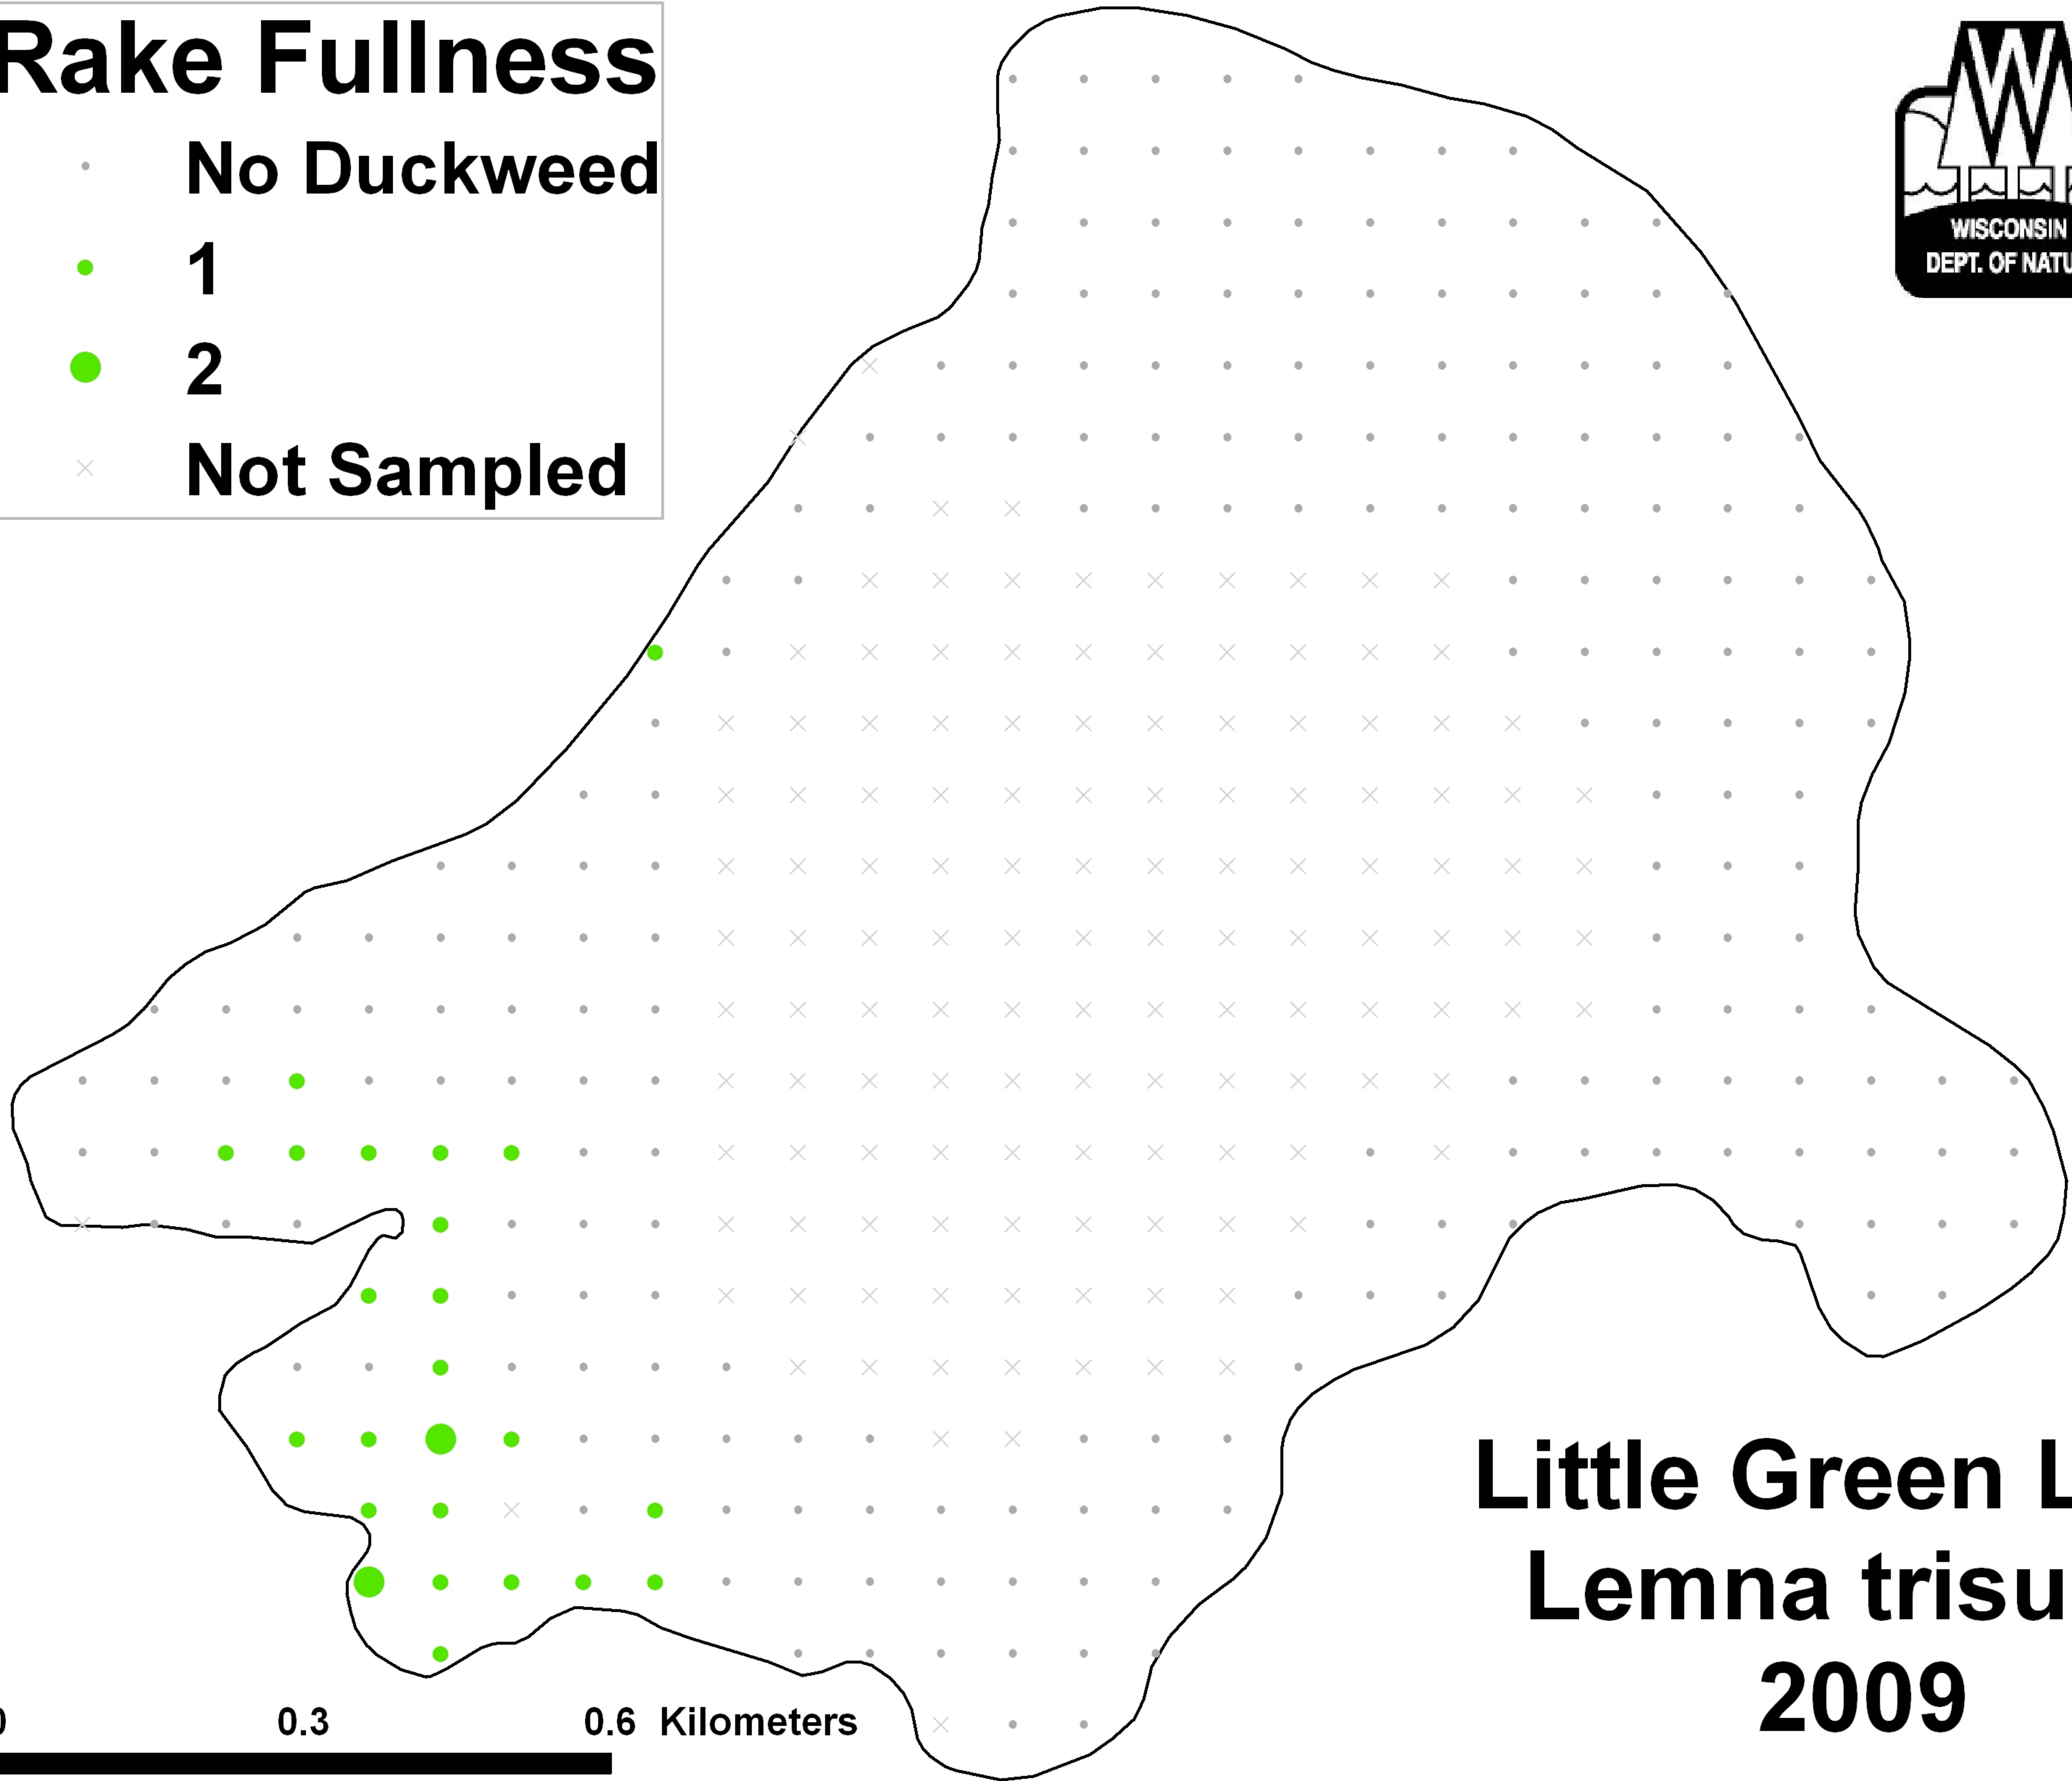

Rake Fullness

- No Duckweed
- 1
- 2
- × Not Sampled

Little Green Lake
Lemna trisulca
2009

0 0.3 0.6 Kilometers